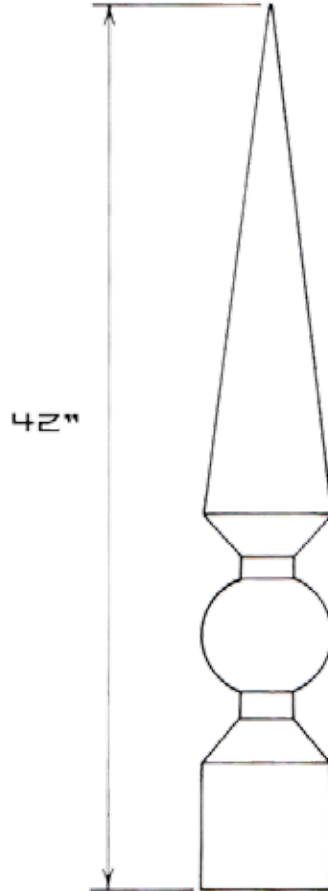

**PRODUCT
SELECTED
ZEUS FINIAL**

DIMENSIONS

FINISH / COLOR

ROOF TYPE

FINISH PICTURED NOT
ACTUAL SELECTION

METALAIRES LOUVER CO.
3198 JEAN DRIVE
MEMPHIS, TN 38118
901.365.9655 MAIN
901.365.9658 FAX
INFO@METALAIRESLOUVER.COM